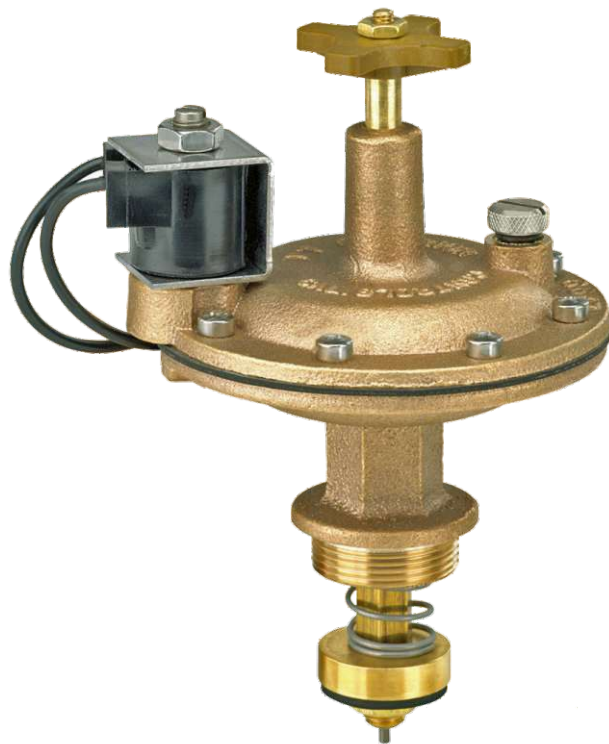

The Superior Adaptor: An Industry Standard from the Beginning

- Ideal for new installations and for converting existing manual valves to automatic
- Heavy duty red brass construction
- Self-cleaning, dirt-free, clog-free design
- Widest range of sizes in the industry (3/4" to 2")

Superior 800

- Available in 3/4" through 2" for Superior, Champion, Lawnlife, Orbit, and Aqualine brass manual valves
- Extension Adaptors available in 3/4" and 1" sizes
- Operates on pressure up to 200 psi (300 psi on high-pressure option)

Superior 2000 Mini Adaptor

- Designed for tight-fitting installations such as curbs, walls, and close manifolds
- Available in 3/4" and 1" for Superior, Champion, Lawnlife, Orbit, and Aqualine brass manual valves
- Operates on pressure up to 200 psi

How To Specify / Order

2000 100			
Model	Size	Type	Option
2000	100 = 1"	-	-

Model No.	Descriptions
2000075	3/4" NPT Electric Mini Adaptor, Brass
2000100	1" NPT Electric Mini Adaptor, Brass

Superior 600

- Molded from heavy duty, high impact glass-reinforced nylon material
- Available in 3/4" and 1" for Superior, Champion, Lawnlife, Orbit, and Aqualine brass manual valves
- Operates on pressure up to 150 psi